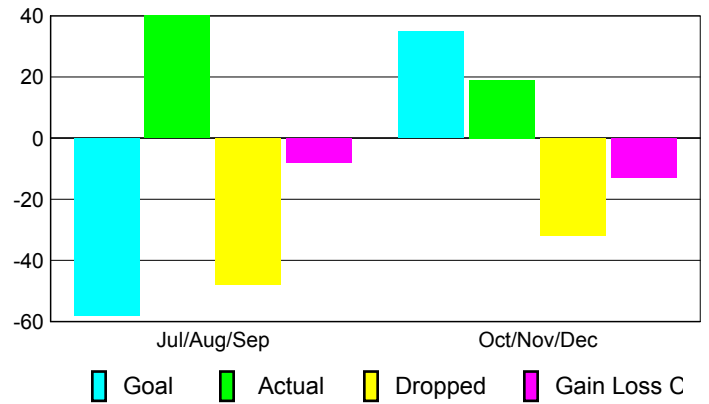

Membership Results 2010-2011

Goal, New, Dropped, Gain/Loss