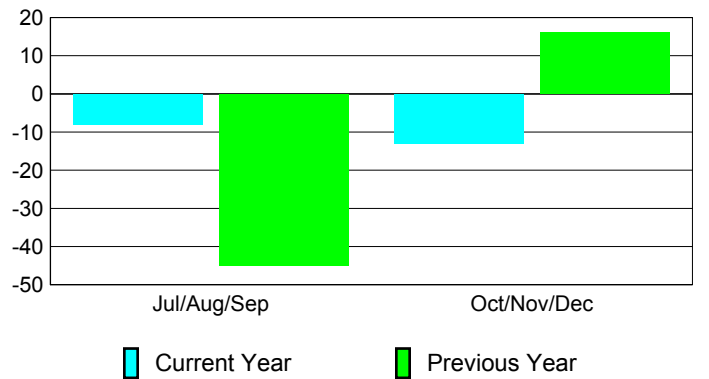

Comparison of Membership Gain/Loss

Current Year Compared to the Previous Year